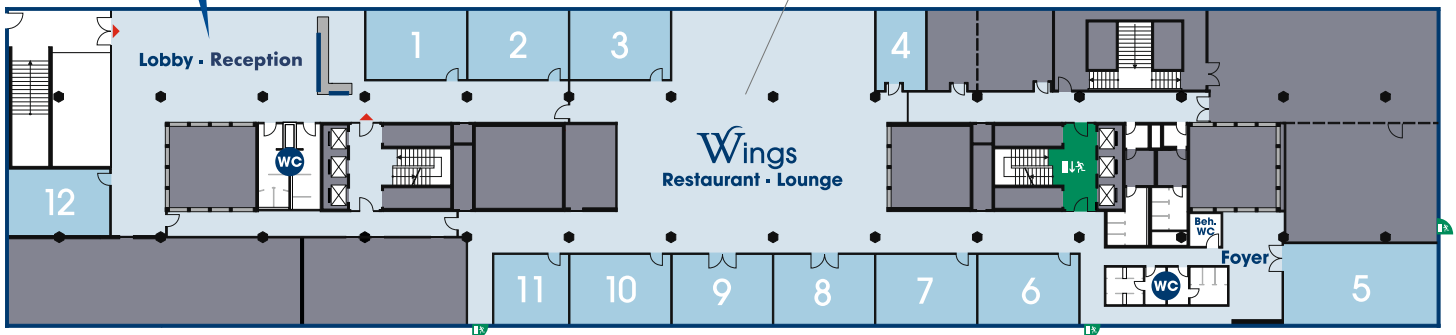

USAGE OPPORTUNITIES OUR FUNCTION ROOMS

MAKE YOUR EVENT AN EXCEPTIONAL ONE.

Over an area of 1,200 m² we offer 12 different size rooms for smaller gatherings as well as larger sessions for example conferences or workshops for up to 50 people. Furthermore the Wings area with perfect view on the runway enables receptions, expositions and celebrations for up to 250 guests.

MAKE USE OF OUR VARIED POSSIBILITIES!

PERFECTLY CONNECTED:

Airport station: 300 m
Fair Cologne: 12 km
Main station Cologne: 13 km

DISCOVER OUR 'WINGS' RESTAURANT

ROOMS FOR 2 TO 250 PEOPLE (20 – 340 m²)

ROOMS

FACTSHEET ROOM CAPACITY

Overview rooms	Area in m ²	Height in m	Block	U-shaped	Class-room	Theatre	Banquet	Reception
01 Messerschmitt	36	3,00	-	12(15)	-	-	-	-
02 Heinkel	36	3,00	-	12(15)	-	-	-	-
03 Wright	36	3,00	8	-	-	-	-	-
04 Junkers	20	3,00	8	-	-	-	-	-
05 Weißkopf	61	2,40	-	25	30	50	-	-
06 Blériot	39	3,00	-	12(15)	-	-	-	-
07 Graf Zeppelin	39	3,00	-	12(15)	-	-	-	-
08 Lilienthal	39	3,00	-	12(15)	-	-	-	-
09 Dornier	39	3,00	-	12(15)	-	-	-	-
10 Focke	39	3,00	-	12(15)	-	-	-	-
11 Blanchard	29	3,00	-	4	-	-	-	-
12 Grade	36	3,00	-	12(15)	-	-	-	-
Wings area	340	3,00	-	-	-	-	120	250

USAGE OPPORTUNITIES

- Company events and private events
- Utilization for up to 2 h/4 h/full-time
- Conference packages minimum 10 people

BASIC EQUIPMENT

- Projector/projection screen/flip chart
- WLAN
- Air-conditioned rooms with natural daylight
- Passenger and cargo lift